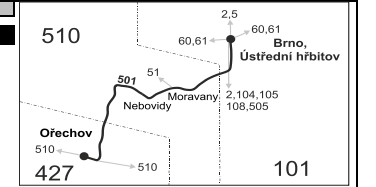

Table of bus routes for workdays (PRACOVNI DNY) showing stop numbers (3, 5, 15, 63, 9, 301, 61, 13, 311, 69, 7, 17, 35, 19, 21, 23, 25, 77, 27, 29, 85, 65, 81, 31, 33, 87, 67, 83, 37, 73, 89, 47, 41, 39, 53) and arrival/departure times.

PRACOVNI DNY

Detailed bus route table for workdays (PRACOVNI DNY) with columns for stop numbers (79, 75, 11, 1, 43, 45, 49, 51, 71, 55, 57, 59) and arrival/departure times.

SOBOTA + NEDELE

Table of bus routes for weekends (SOBOTA + NEDELE) showing stop numbers (239, 233, 203, 235, 205, 237, 207, 209, 211, 213, 215, 217, 219, 221, 223, 225, 227, 229, 231) and arrival/departure times.

Vysvětlivky:

- ⇒ spoje navazující na linku 501
  (x) zastávka v prac.dnech od 19 do 6 hodin, v sobotu a neděli celodenně na znamení
  (z) zastávka celodenně na znamení
  ♣ spoj s bezbariérové přístupným vozidlem
  ✘ jede v pracovních dnech
  © jede v sobotu
  † jede v neděli a ve státem uznané svátky
  Vzhledem ke stavebnímu stavu zastávek nelze garantovat bezbariérový nástup do a výstup z vozidla na všech zastávkách.

V casech ukončení spoju na zastávce Ořechovská mohou cestující ze zastávky Rozhraní směřující na zastávku Ořechovská, případně dále směr centrum Brna, využít linky 501 nebo 51 v opačném směru na zastávku Moravany, Bohunická cesta, kde si přestoupí na jiný spoj linky 501 nebo 51 jedoucí směr Ořechovská. Tento průjezd zónou 510 je pro držitele předplatění jízdenek pro zónu 101 + případně další zóny bezplatný.